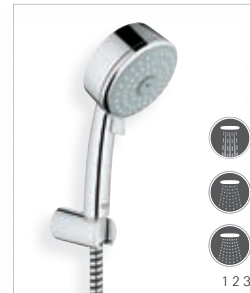

# GROHE NEW TEMPESTA COSMOPOLITAN 100

With its crisp, cylindrical profile and chamfered detailing, New Tempesta Cosmopolitan 100 is the ideal choice for modern, architectural bathrooms.

Three hand shower models will enable you to find your perfect combination of spray patterns and are complemented by a four-spray head shower. For instant refreshment first thing in the morning or gentle relaxation at the end of the day, GROHE DreamSpray® technology ensures maximum showering enjoyment.

**Hand shower**    **Finish**  
27 575 000      Chrome

**27 575 000**  
Hand shower IV  
4 Spray patterns:  
GROHE Rain O², Rain, Massage, Jet  
with 9.5 l/min. GROHE EcoJoy™

**27 574 000**  
Hand shower III  
3 Spray patterns:  
GROHE Rain O², Rain, Massage  
with 9.5 l/min. GROHE EcoJoy™

**27 585 000**  
Shower wall holder set  
with hand shower IV  
9.5 l/min GROHE EcoJoy™  
adjustable wall holder  
hose 1750 mm

**27 588 000**  
Shower wall holder set  
with hand shower III  
9.5 l/min GROHE EcoJoy™  
non-adjustable wall holder  
hose 1500 mm

**27 577 000**  
Shower set with hand shower IV  
rail 600 mm  
9.5 l/min. GROHE EcoJoy™  
GROHE EasyReach™

**27 579 000**  
Shower set with hand shower III  
rail 900 mm  
with 9.5 l/min. GROHE EcoJoy™