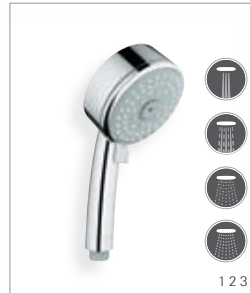

# GROHE NEW TEMPESTA COSMOPOLITAN 100

With its crisp, cylindrical profile and chamfered detailing, New Tempesta Cosmopolitan 100 is the ideal choice for modern, architectural bathrooms.

Three hand shower models will enable you to find your perfect combination of spray patterns and are complemented by a four-spray head shower. For instant refreshment first thing in the morning or gentle relaxation at the end of the day, GROHE DreamSpray® technology ensures maximum showering enjoyment.

**Hand shower**    **Finish**  
27 575 000      Chrome

**27 575 000**  
Hand shower IV  
4 Spray patterns:  
GROHE Rain O², Rain, Massage, Jet  
with 9.5 l/min. GROHE EcoJoy™

**27 574 000**  
Hand shower III  
3 Spray patterns:  
GROHE Rain O², Rain, Massage  
with 9.5 l/min. GROHE EcoJoy™

**27 585 000**  
Shower wall holder set  
with hand shower IV  
9.5 l/min GROHE EcoJoy™  
adjustable wall holder  
hose 1750 mm

**27 588 000**  
Shower wall holder set  
with hand shower III  
9.5 l/min GROHE EcoJoy™  
non-adjustable wall holder  
hose 1500 mm

**27 577 000**  
Shower set with hand shower IV  
rail 600 mm  
9.5 l/min. GROHE EcoJoy™  
GROHE EasyReach™

**27 579 000**  
Shower set with hand shower III  
rail 900 mm  
with 9.5 l/min. GROHE EcoJoy™