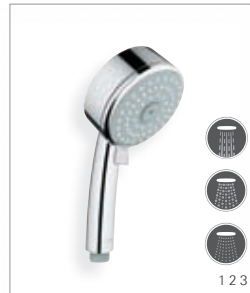

# GROHE NEW TEMPESTA COSMOPOLITAN 100

With its crisp, cylindrical profile and chamfered detailing, New Tempesta Cosmopolitan 100 is the ideal choice for modern, architectural bathrooms.

Three hand shower models will enable you to find your perfect combination of spray patterns and are complemented by a four-spray head shower. For instant refreshment first thing in the morning or gentle relaxation at the end of the day, GROHE DreamSpray® technology ensures maximum showering enjoyment.

**Hand shower**    **Finish**  
27 575 000      Chrome

**27 575 000**  
Hand shower IV  
4 Spray patterns:  
GROHE Rain O², Rain, Massage, Jet  
with 9.5 l/min. GROHE EcoJoy™

**27 574 000**  
Hand shower III  
3 Spray patterns:  
GROHE Rain O², Rain, Massage  
with 9.5 l/min. GROHE EcoJoy™

**27 585 000**  
Shower wall holder set  
with hand shower IV  
9.5 l/min GROHE EcoJoy™  
adjustable wall holder  
hose 1750 mm

**27 588 000**  
Shower wall holder set  
with hand shower III  
9.5 l/min GROHE EcoJoy™  
non-adjustable wall holder  
hose 1500 mm

**27 577 000**  
Shower set with hand shower IV  
rail 600 mm  
9.5 l/min. GROHE EcoJoy™  
GROHE EasyReach™

**27 579 000**  
Shower set with hand shower III  
rail 900 mm  
with 9.5 l/min. GROHE EcoJoy™