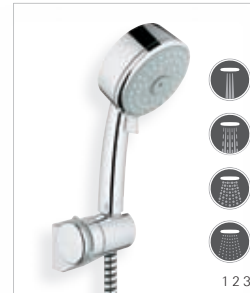

# GROHE NEW TEMPESTA COSMOPOLITAN 100

With its crisp, cylindrical profile and chamfered detailing, New Tempesta Cosmopolitan 100 is the ideal choice for modern, architectural bathrooms.

Three hand shower models will enable you to find your perfect combination of spray patterns and are complemented by a four-spray head shower. For instant refreshment first thing in the morning or gentle relaxation at the end of the day, GROHE DreamSpray® technology ensures maximum showering enjoyment.

**Hand shower**    **Finish**  
27 575 000      Chrome

**27 575 000**  
Hand shower IV  
4 Spray patterns:  
GROHE Rain O², Rain, Massage, Jet  
with 9.5 l/min. GROHE EcoJoy™

**27 574 000**  
Hand shower III  
3 Spray patterns:  
GROHE Rain O², Rain, Massage  
with 9.5 l/min. GROHE EcoJoy™

**27 585 000**  
Shower wall holder set  
with hand shower IV  
9.5 l/min GROHE EcoJoy™  
adjustable wall holder  
hose 1750 mm

**27 588 000**  
Shower wall holder set  
with hand shower III  
9.5 l/min GROHE EcoJoy™  
non-adjustable wall holder  
hose 1500 mm

**27 577 000**  
Shower set with hand shower IV  
rail 600 mm  
9.5 l/min. GROHE EcoJoy™  
GROHE EasyReach™

**27 579 000**  
Shower set with hand shower III  
rail 900 mm  
with 9.5 l/min. GROHE EcoJoy™