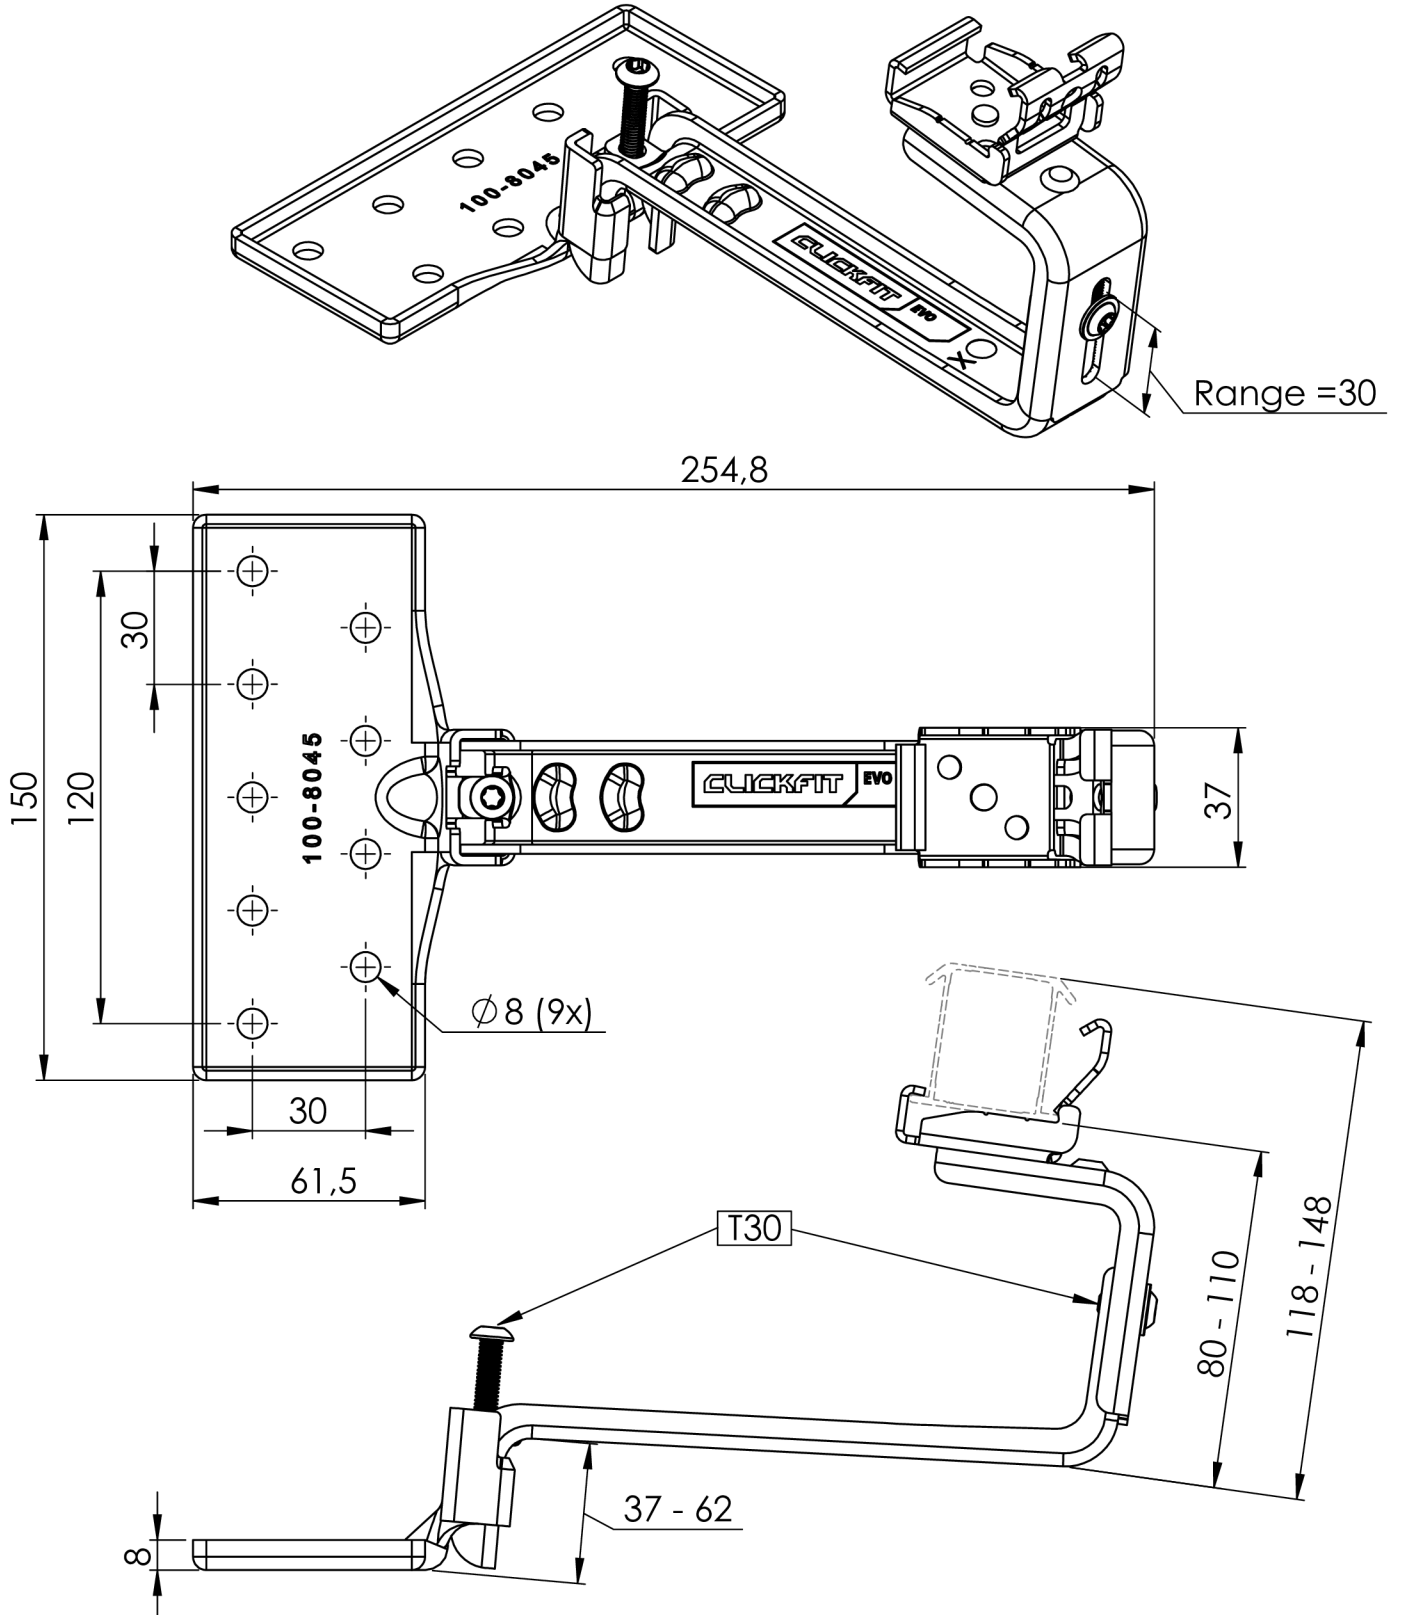

COMMERCIAL DRAWING

 ESDEC BV Londenstraat 16 7418 EE Deventer The Netherlands	PRODUCT LINE: ClickFit EVO		NO: 901114		MATERIAL: Steel		
	TITLE: Truss hook					COLOR INFORMATION: Metallic	
	ARTICLE NO: 100-8045			Units: mm		DRAWING STATUS: Released	
	Date:		Name:	Scale:			
	Drawn:	02-06-2020	SK	1:2			
Checked:	02-06-2020	JFG	Size:				
Last mod.: 02-06-2020			SK		A4		
DISCLAIMER NO RIGHTS CAN BE DERIVED FROM THE INFORMATION PROVIDED BY THIS DOCUMENT.						Revision 01	